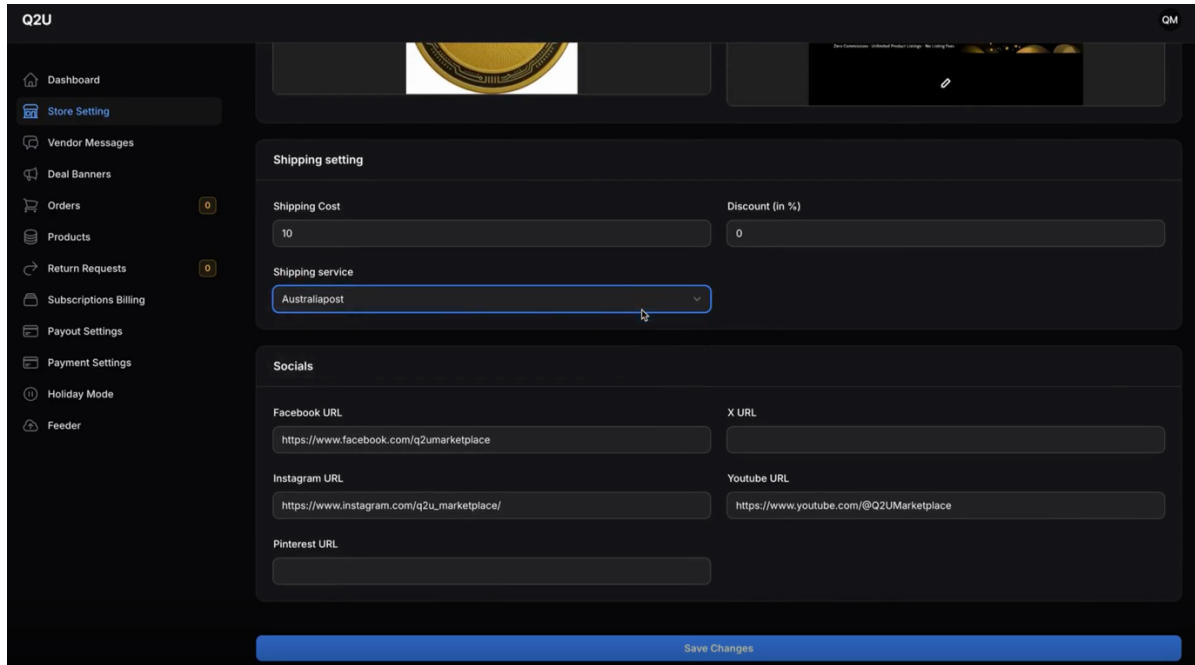

# Australia Post API instruction

If you're using Australia Post as your delivery partner, start by going to Store Settings, then Scroll down to Shipping Settings and select Australia Post from the Shipping Service drop down.