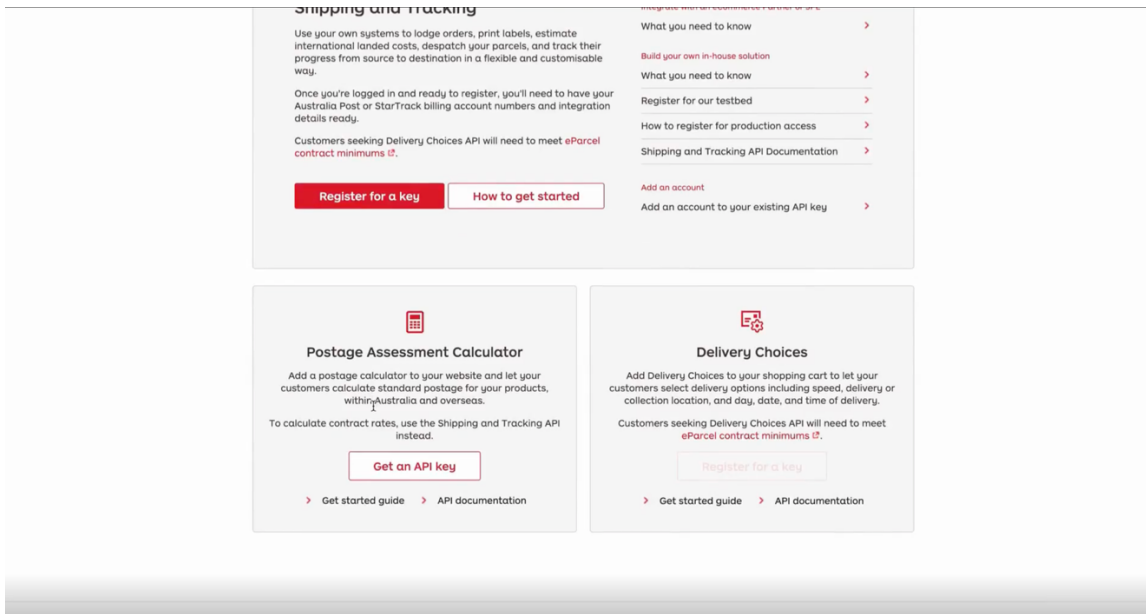

Find the postage assessment calculator and click Get an API Key.

Fill in your first and last name, e-mail address, business name and website.

Then agree to the Terms and Privacy Policy and press Submit.

The screenshot shows the 'Your details' registration form. The form has a title 'Your details' and a '* Required' indicator. It contains the following fields: 'First name *', 'Last name *', 'Email address *', 'Business name', and 'Business website'. Below the fields is a checkbox for 'I agree to the Developer Centre terms and conditions' and 'acknowledge the Australia Post Privacy Policy'. At the bottom right, there are 'Cancel' and 'Submit' buttons.